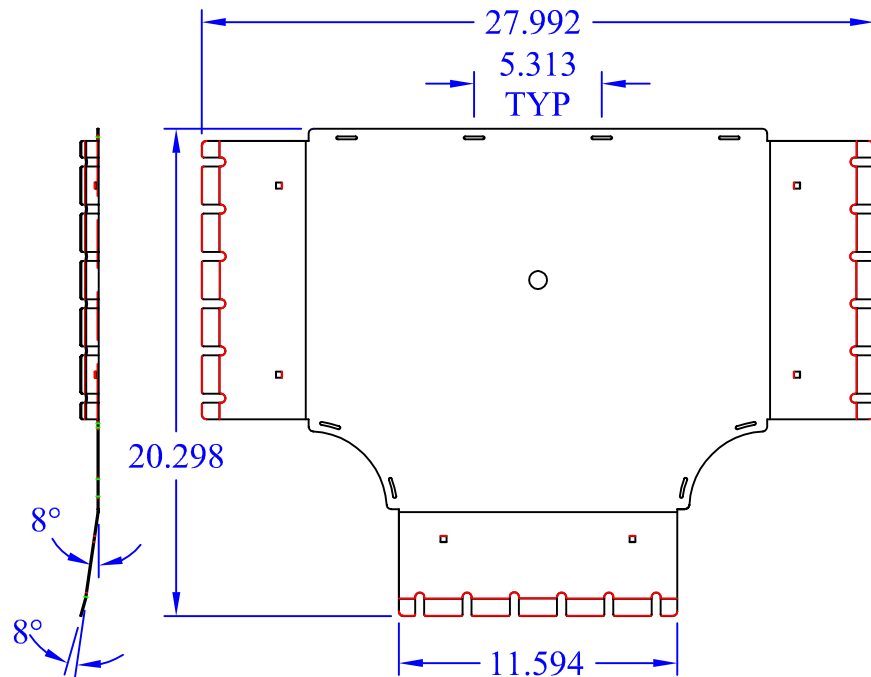

(2) WBT- 8 IR

(1) WBT-T-8x12 TBACK

(1) WBT-T-8x12 BASE

(6) Washer Supt

This drawing in design and detail is the property of WBT, LLC. and must not be used except in connection with our work. All rights of design or invention are reserved.

PART # OR NAME			DRAWN BY	
WBT-T-8x12 XX			RJM	
SIZE	DATE	SCALE	SHEET	REV
A	4/18/17	VARIES	1 OF 1	N/A