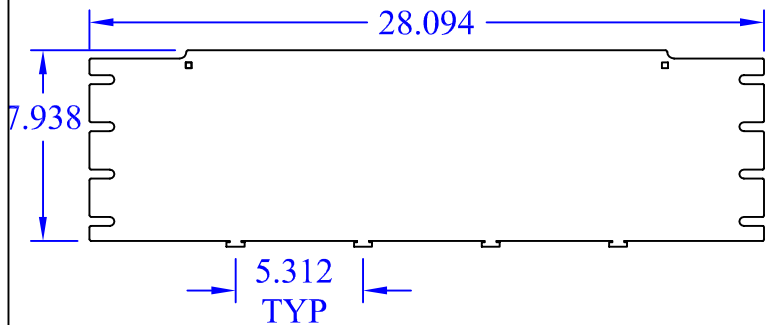

(2) WBT- 8 IR

(1) WBT-T-8x12 TBACK

(1) WBT-T-8x12 BASE

(6) Washer Supt

This drawing in design and detail is the property of WBT, LLC. and must not be used except in connection with our work. All rights of design or invention are reserved.

PART # OR NAME			DRAWN BY	
WBT-T-8x12 XX			RJM	
SIZE	DATE	SCALE	SHEET	REV
A	4/18/17	VARIES	1 OF 1	N/A