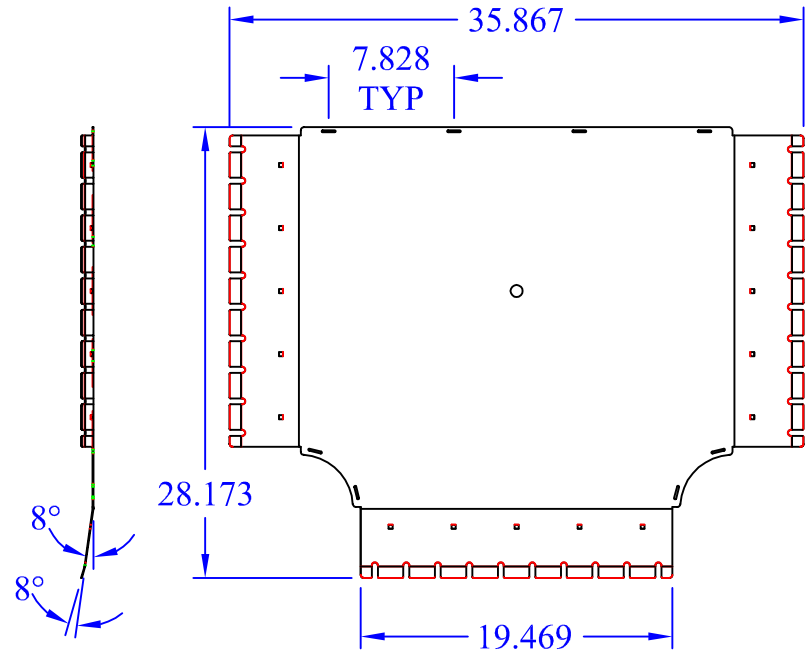

(2) WBT-4 IR

(1) WBT-T-4x20 TBACK

(9) Washer Supt

(1) WBT-T-Xx20 BASE

WBT LLC		This drawing in design and detail is the property of WBT, LLC. and must not be used except in connection with our work. All rights of design or invention are reserved.			
		PART # OR NAME WBT-T-4x20 XX		DRAWN BY RJM	
SIZE A	DATE 4/20/15	SCALE VARIES	SHEET 1 OF 1	REV N/A	