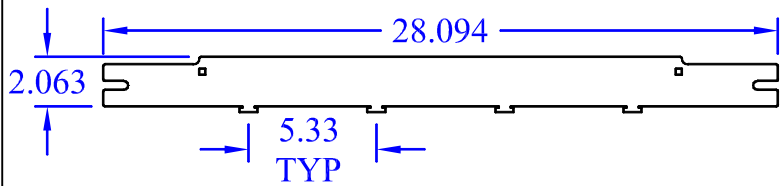

(2) WBT-2 IR

(1) WBT-T-2x12 TBACK

(1) WBT-T-Xx18-12PG BASE

(6) Washer Supt

This drawing in design and detail is the property of WBT, LLC. and must not be used except in connection with our work. All rights of design or invention are reserved.

PART # OR NAME		DRAWN BY	
WBT-T-4x18-12PG XX		RJM	
SIZE	DATE	SCALE	SHEET
A	3/2/16	VARIES	1 OF 1
			REV
			N/A