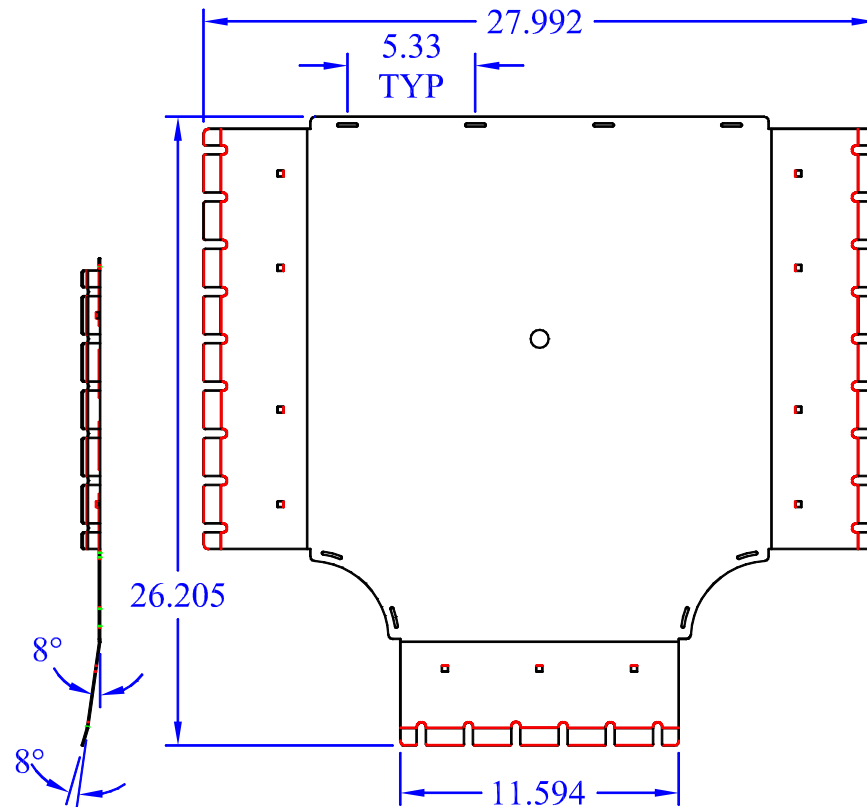

(2) WBT-2 IR

(1) WBT-T-2x12 TBACK

(1) WBT-T-Xx18-12PG BASE

(6) Washer Supt

This drawing in design and detail is the property of WBT, LLC. and must not be used except in connection with our work. All rights of design or invention are reserved.

PART # OR NAME		DRAWN BY	
WBT-T-4x18-12PG XX		RJM	
SIZE	DATE	SCALE	SHEET
A	3/2/16	VARIES	1 OF 1
			REV
			N/A