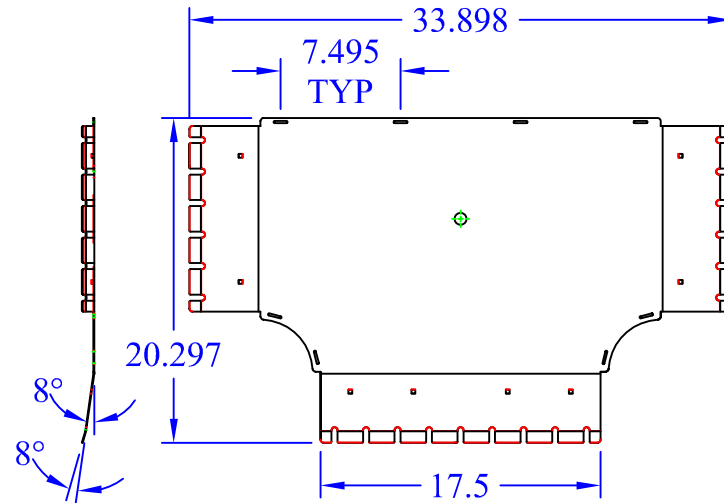

(2) WBT-4 IR

(1) WBT-T-4x18 TBACK

(6) Washer Supt

(1) WBT-T-Xx12-18PG BASE

This drawing in design and detail is the property of WBT, LLC. and must not be used except in connection with our work. All rights of design or invention are reserved.

PART # OR NAME

WBT-T-4x12-18PG XX

DRAWN BY

RJM

SIZE
A

DATE
7/12/16

SCALE
Varies

SHEET
1 OF 1