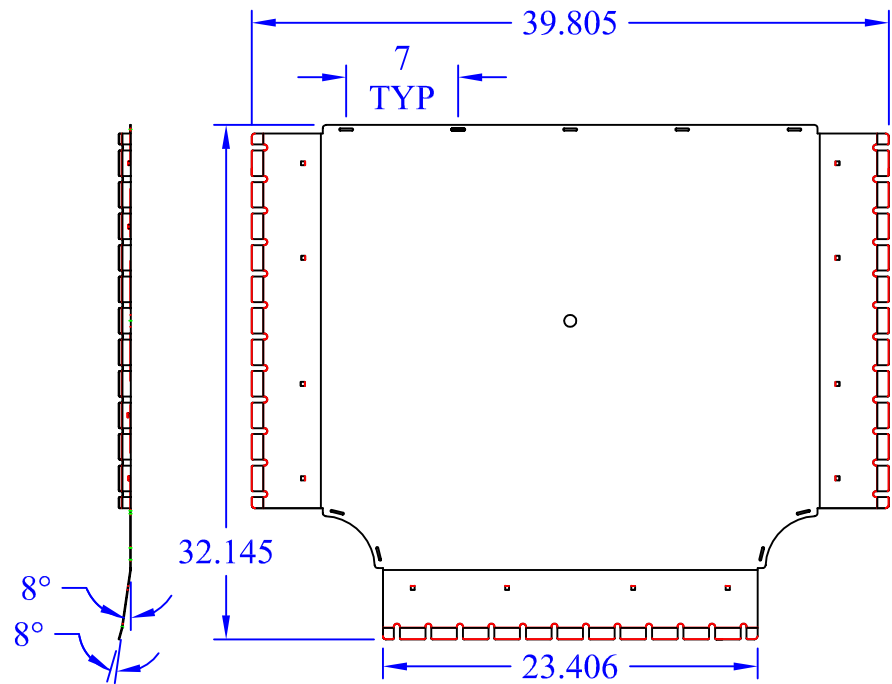

(2) WBT-12 IR

(1) WBT-T-12x24 TBACK

(1) WBT-T-Xx24 BASE

(9) Washer Supt

This drawing in design and detail is the property of WBT, LLC. and must not be used except in connection with our work. All rights of design or invention are reserved.

PART # OR NAME			DRAWN BY	
WBT-T-12x24 XX			RJM	
SIZE	DATE	SCALE	SHEET	REV
A	1/21/16	VARIES	1 OF 1	N/A