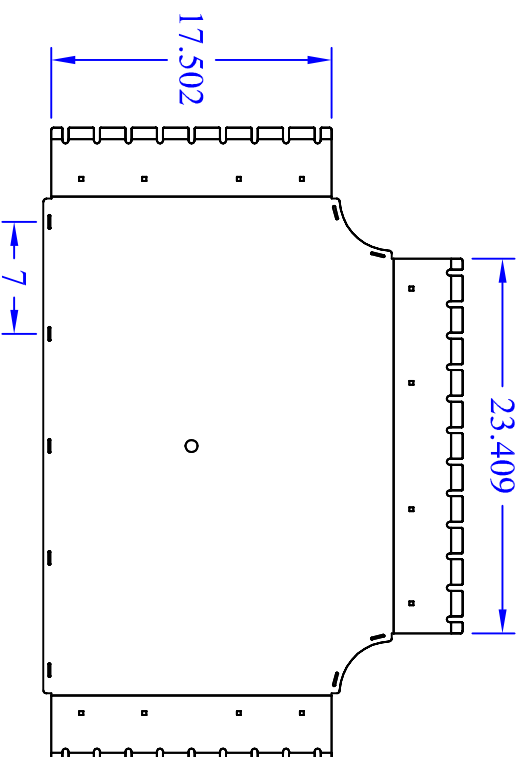

(2) WBT-12 IR

(1) WBT-T-12x24 TBACK

(1) WBT-T-XX18-24PG BASE

(7) Washer Supt

WBT
LLC

This drawing in design and detail is the property of WBT, LLC, and must not be used except in connection with our work. All rights of design or invention are reserved.

PART # OR NAME

WBT-T-12x18-24PG XX RJM

DRAWN BY

SIZE

A 1/22/16

SCALE

VARIES

SHEET