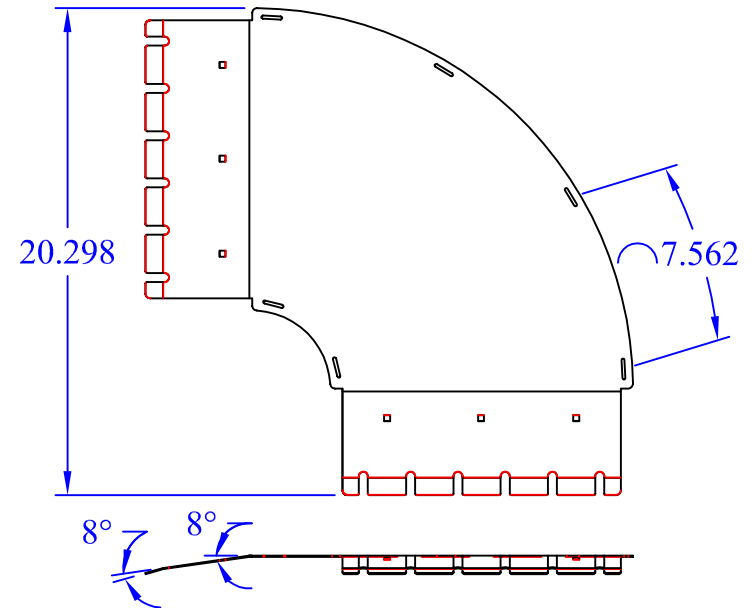

(1) WBT 4 IR

(1) WBT-90-4x12 OR

(1) WBT-90-Xx12 Base

Washer Supt

1/4-20 Carriage Bolt

1" Lg, W/ Locking Nut

(4) Washer Supt

<b>WBT</b> <sup>LLC</sup>		This drawing in design and detail is the property of WBT, LLC. and must not be used except in connection with our work. All rights of design or invention are reserved.			
		PART # OR NAME <b>WBT-90-4x12</b>			DRAWN BY <b>RJM</b>
SIZE <b>A</b>	DATE 10/6/15	SCALE <b>VARRIES</b>	SHEET 1 OF 1	REV N/A	