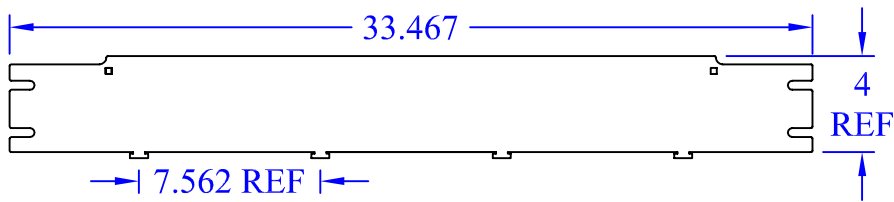

(1) WBT 4 IR

(1) WBT-90-4x12 OR

(1) WBT-90-Xx12 Base

Washer Supt

1/4-20 Carriage Bolt

1" Lg, W/ Locking Nut

(4) Washer Supt

<b>WBT</b> <sup>LLC</sup>		This drawing in design and detail is the property of WBT, LLC. and must not be used except in connection with our work. All rights of design or invention are reserved.			
		PART # OR NAME <b>WBT-90-4x12</b>			DRAWN BY <b>RJM</b>
SIZE <b>A</b>	DATE 10/6/15	SCALE <b>VARRIES</b>	SHEET 1 OF 1	REV N/A	