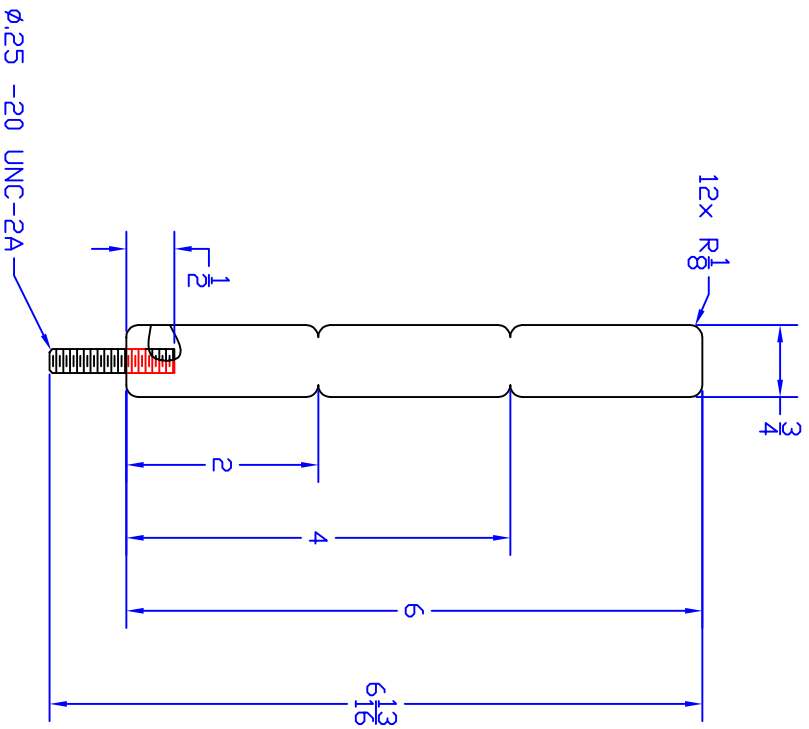

REVISIONS				
ZONE	REV	DESCRIPTION	DATE	APPROVED
	A	Threads into body	8/3/09	

WBT LLC

Guide

This drawing in design and detail is the property of WBT, LLC. and must be used except in connection with our work. All rights of design or invention are reserved.

CN

SIZE: A
Date: 7/24/09

REV: A

SCALE: 1:2

SHEET