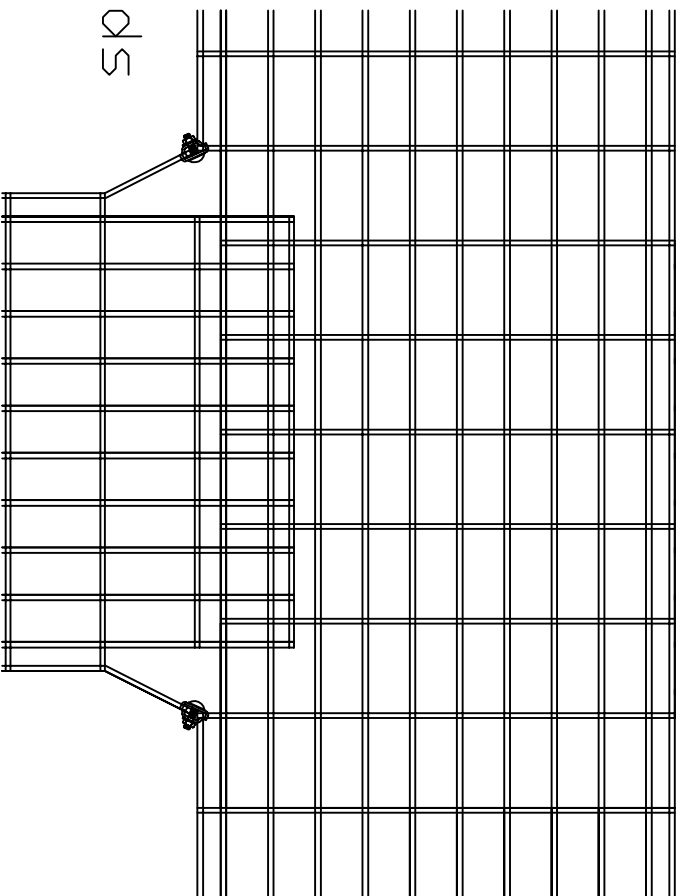

REVISIONS				
ZONE	REV	DESCRIPTION	DATE	APPROVED

Flare Ends

Cut Here

WBT
LLC

T Intersection 20" Tray

This drawing in design and detail is the property of WBT, LLC, and must not be used except in connection with our work. All rights of design or invention are reserved.

CN	SIZE	Date:	REV
	A	11/29/10	
	SCALE	1:8	SHEET 1 OF 1