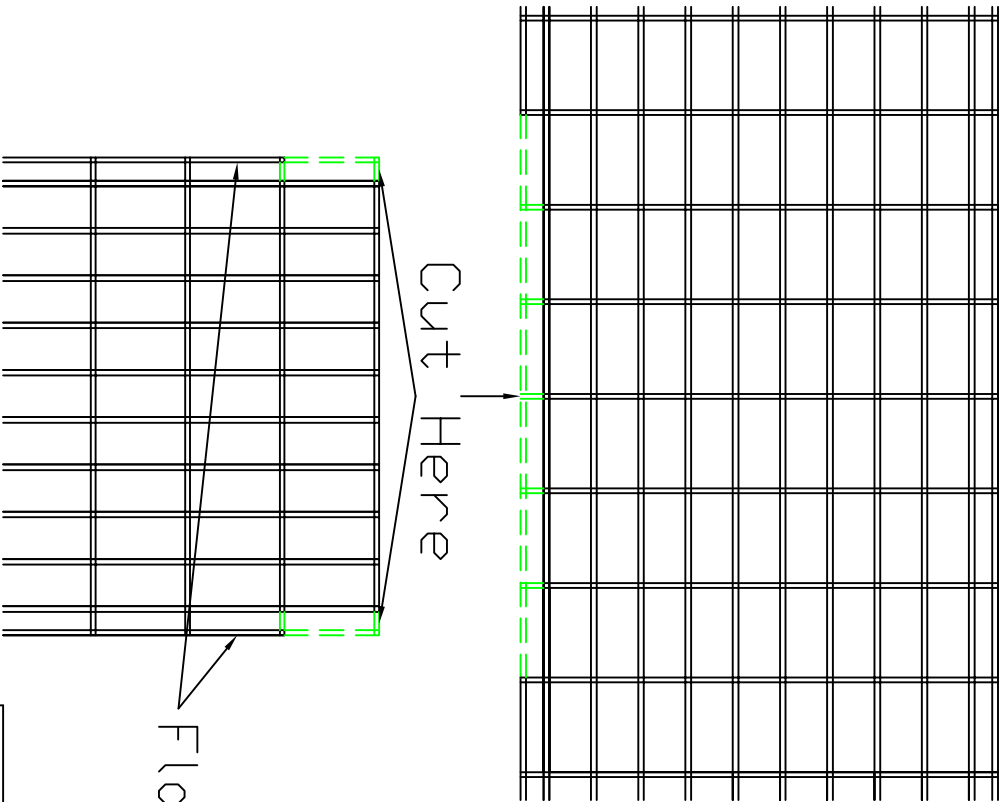

REVISIONS				
ZONE	REV	DESCRIPTION	DATE	APPROVED

Flare Ends

Cut Here

WBT
LLC

T Intersection 20" Tray

This drawing in design and detail is the property of WBT, LLC, and must not be used except in connection with our work. All rights of design or invention are reserved.

CN	SIZE	Date:	REV
	A	11/29/10	
	SCALE	1:8	SHEET 1 OF 1