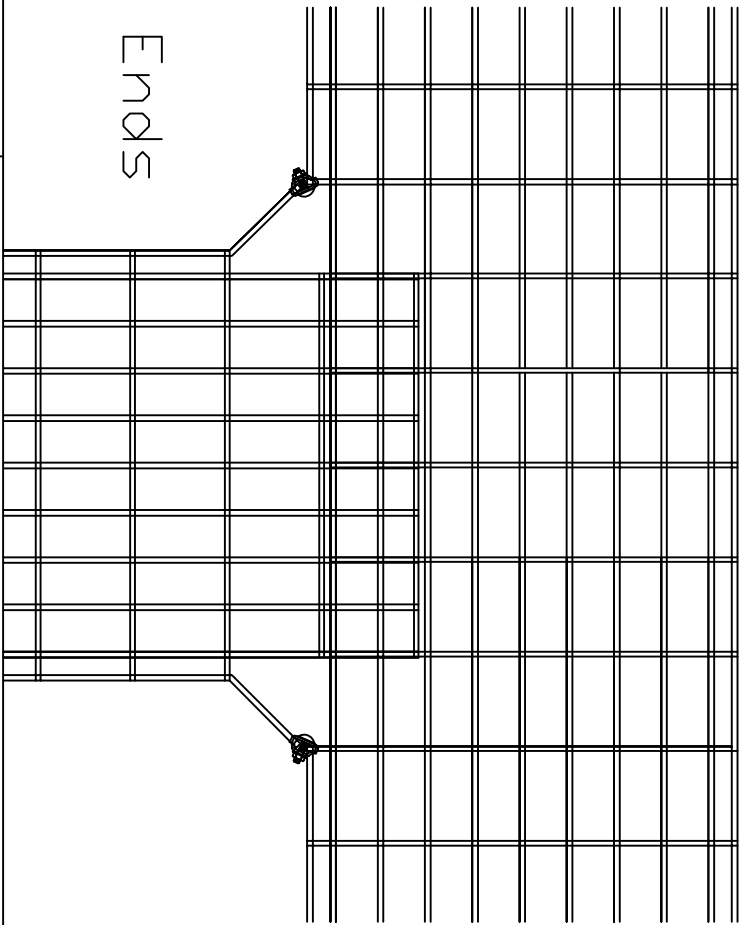

REVISIONS				
ZONE	REV	DESCRIPTION	DATE	APPROVED

Cut Here

Flare Ends

WBT
LLC

T Intersection 18" Tray

This drawing in design and detail is the property of WBT, LLC, and must not be used except in connection with our work. All rights of design or invention are reserved.

CN		SIZE	Date:	REV
A		11/29/10		
SCALE	1:8	SHEET	1	OF 1